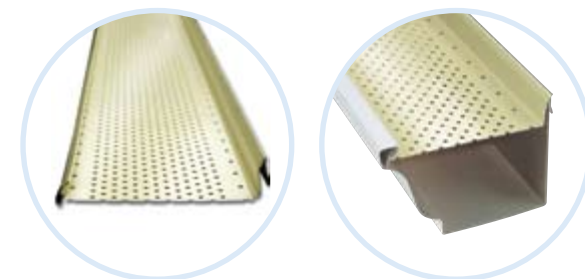

 **LEAF RELIEF**
GUTTER PROTECTION THAT REALLY WORKS
by PLY GEM

THE MOST EFFECTIVE PATENTED DESIGN

Leaf Relief® by Ply Gem is more effective than other types of gutter protection at keeping natural debris, such as leaves, twigs and pine needles, from blocking your gutters.

- If the product is defective, we will repair or replace it.
- The products are covered for 10 years.
- Leaf Relief by Ply Gem will keep gutters from overflowing due to internal gutter clogging.

See warranty for complete details. If you have additional questions about your warranty, just give us a call at 800-587-1339.

PRODUCT COMPARISON

PRODUCT COMPARISON	Installed price	100% debris* efficiency	Fits all roof slopes and never requires gutter repositioning	Virtually invisible from the ground	Never caves in	Pest resistant (birds/squirrels)
LEAF RELIEF®	\$\$	✓	✓	✓	✓	✓
Gutter Helmet®	\$\$\$\$				✓	✓
Gutter Topper®	\$\$\$\$				✓	✓
Waterloov®	\$\$\$				✓	✓
Waterfall®	\$\$					

*Observation; Architectural testing (twigs) 3/03

IT'S GUTTER PROTECTION THAT REALLY WORKS.

Leaf Relief® by Ply Gem can drain 29.7" of rainfall an hour—that's more than the highest rainfall ever recorded (Holt, Missouri 1947 at 12") in one hour. Leaf Relief® is not only the most effective gutter protection system on the market, it is also the most invisible. Leaf Relief® lays flat and fits snugly on top of your gutter.